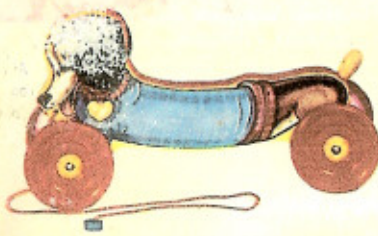

230 DUTCHIE DOG
Available Dutchie with floppy felt ears bobs up and down to music of ringing gongs. A favorite with all.

238 PONY CHIME
Colorful — Pony pulls chime with plated gongs. Bright enameled wheels are made of heavy gauge steel.

231 NOAH'S ARK
Noah's Ark rides up and down over the waves. Different animals on each side in gay colors. Gongs in all 4 directions.

239 NURSERY CHIME
(Asst'd)
Gay Nurse character pulls big chime. Plated gongs ring merrily — Bright enameled steel wheels.

240 CLOWN CHIME
Color! Sound! Action!
Gay circus clown turns cartwheels inside top. Gongs in all 4 directions.

250 STROLLER CHIME
Holds doll or teddy bear. Colorful stroller has gongs in wheels. Plated arm rests. Favorite of boys and girls.