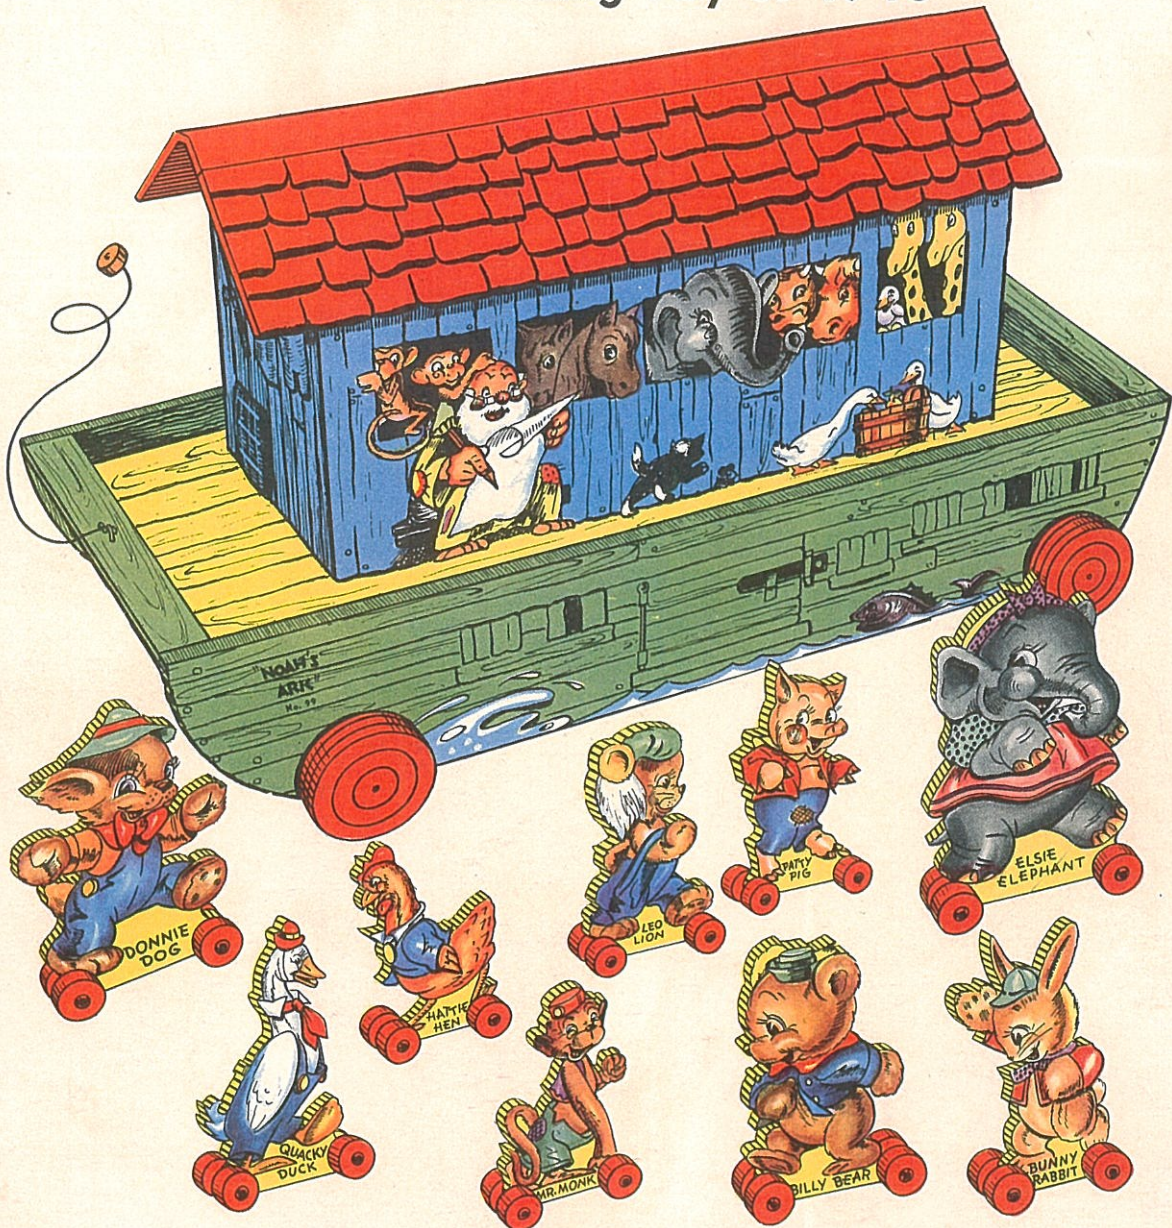

GONG BELL TOYS

1940

INTRODUCING
The Outstanding Toy of 1940

No. 99 NOAH'S ARK
SEND FOR CATALOG NO. 40

THE GONG BELL MANUFACTURING COMPANY
SUITE 324—200 FIFTH AVENUE, NEW YORK, N. Y.
FACTORY—EAST HAMPTON, CONN.