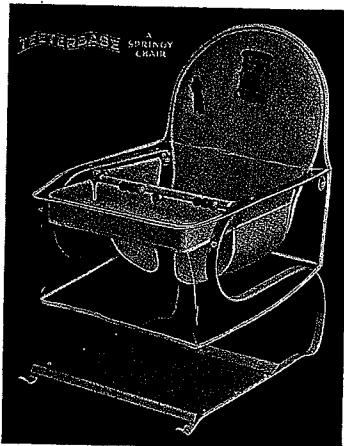

TEETERBABE SUPPLIES DEALERS WITH UNIQUE SELLING HELP

A plio-film cover for the Teeterbabe Spring Chair is now being supplied to dealers, free of charge, by the manufacturer, The National Production Company, Detroit, Michigan. The plio-film cover, while protecting the Teeterbabe against becoming soiled, is transparent, permitting quite as clear a view of the Teeterbabe as if it were out in the open. It is being welcomed by dealers because it does away with the frequent renewals of the floor sample.

NEW BRAITLING CATALOG

The new catalogue of Fred K. Braitling, Inc., Bridgeport, Conn., is now available. Featured prominently are the "True" family of "Real People Dolls." These are the flexible doll house dolls which were introduced last year, the line having been greatly improved and enlarged for the coming season. The scale runs the same—one inch to the foot—especially designed for the standard doll house furniture. Men are 6" tall, women 5½" and children 4½". These dolls are now made with life-like moulded hands and arms, moulded in one piece with the head and shoulders, but still retaining the remarkable flexibility which has always featured them. The Braitling line of overstuffed doll house furniture is also scaled one inch to the foot. The various pieces are covered with attractive, printed percales in red, green, yellow, rose, blue, maroon, black and white.

GOOD DEMAND REPORTED FOR HIGHWAY CONSTRUCTION SET

The All Metal Products Co., of Waukegan, Mich., point to their No. 402 Highway Construction Set as one of the winners in their extensive line which is turning up good sales for dealers this summer. The set includes a super scoop shovel 11 inches high, on a metal base which is 7 inches by 6½ inches; and the overall length is 20 inches when the crane is fully extended. Only a slight movement of the simplest imaginable centralized control is required to make the shovel scoop, raise high in the air, swivel completely around and dump at any desired point. The set also includes a heavy gauge steel dump truck 11¼ inches long, and a sand hopper 7 inches high, made of heavy gauge steel. Sand pours out of the hopper and into the truck automatically when the truck backs under the hopper and hits the release lever. The stand stops pouring when the truck is pulled away.

NEW MUSKETEER FENCING GAME