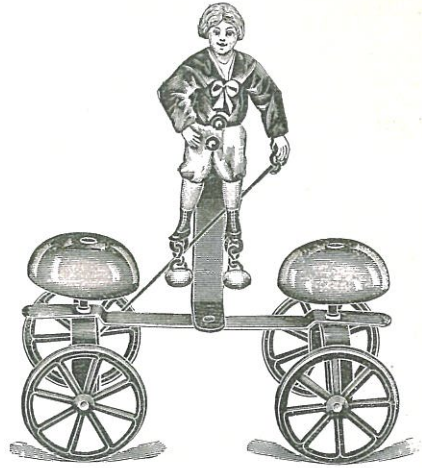

## Dancing Boy Bell Toy

Cut 373 (One-half size)

Nickel Plated Bells and Wheels. Frame Lacquered

No. 699

One gross in case

Weight, 160 pounds

INDEX

Page

602 Rough Rider Push Chime ..... 1  
605 Rough Rider Chime ..... 1  
612 Dancing Images ..... 2  
613 Dancing Image ..... 2  
614 Dancing Push Chimes ..... 3  
619 Floor Chime ..... 3  
620 Push Chime ..... 4  
622 Push Racer Chime ..... 4  
625 Coon Push Chime ..... 5  
629 Rough Rider Chime ..... 5  
630 Rough Rider ..... 6  
632 Jockey Bell Toy ..... 6  
634 Rough Rider's Bell Toy ..... 7  
637 Dancing Teddy Bears ..... 7  
638 Dancing Clowns ..... 8  
639 Dancing Teddy Bears ..... 8  
640 Dancing Clown ..... 9  
642 Dancing Teddy Bear Push Chime ..... 9  
647 Peary and Polar Bear ..... 10  
648 Dancing Peary Push Chime ..... 10  
649 Dancing Peary ..... 11  
650 Polar Bear ..... 11  
651 Double See Saw Bell Toy ..... 12  
652 Rocking Coons Chimes ..... 12  
653 Dancing Coons Chimes ..... 13  
654 Dancing Boy Scouts ..... 13  
656 Dancing Sailor Boys Chimes ..... 14  
657 Dancing Army and Navy Chimes ..... 14  
660 Dancing Clown Push Chime ..... 15  
666 Dancing Double Figures ..... 15  
672 Dog Bell Toy ..... 16  
673 Boy Bell Toy ..... 16  
675 Figure Chimes ..... 17  
677 Figure Chimes ..... 17  
678 Soldier Chimes ..... 18  
679 Sailor Chimes ..... 18  
680 Soldier Chimes ..... 19  
681 Sailor Chimes ..... 19  
682 Aeroplane Bell Toy ..... 20  
683 Aeroplane Bell Toy ..... 20  
684 Dancing Flip ..... 21  
685 Ponies ..... 21  
688 Racer ..... 22  
690 Dancing Flip Push Chime ..... 22  
692 Dancing Scout Bell Toy ..... 23  
693 Uncle Sam ..... 23  
695 Monkey and Dog ..... 24  
696 Bird Bell Toy ..... 24  
697 See Saw ..... 25  
698 Dancing Girl ..... 25  
699 Dancing Boy ..... 26

Toy

size)

Frame Lacquered

Weight, 160 pounds