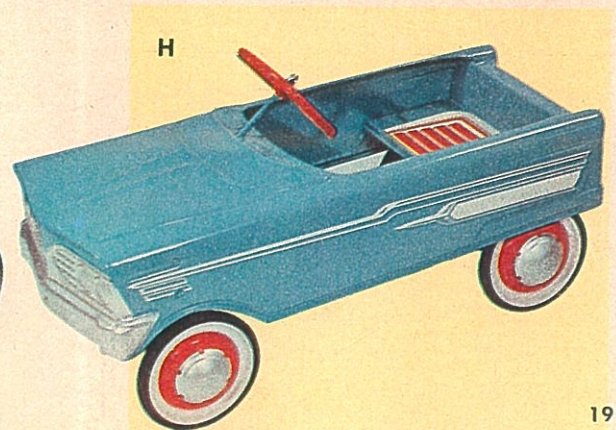

FUN, EDUCATIONAL TOO!

A — LAUREL AND HARDY ELECTRIC DRAWING SET— Stimulates creative imagination for ages 5 to 12. Draw, color these Characters.

No. 1281—
By Lakeside 9.00

B — 12 INCH GLOBE— Accurately detailed! Mounted at correct 23½ inch inclination. 64 page "Outer Space and World Globe" handbook.

No. T-1225—By Cram 7.00

C — SPINET PIANO AND BENCH—Start them early! Thirty keys, precision steel piano wires. Color chart, music book. 24 inch high piano.

No. 6230—By Schoenhut
Priced for You!

D—BABY GRAND PIANO— 25 keys, precision tone rods. Blue and ivory. Color chart and music book. 13½ inches wide.

No. 150/25—
By Schoenhut .. East 6.00
West 6.50

E—TRAP DRUM SET—They'll learn rhythm! 20½ inch diameter drum, 9 inch drum, tom-tom, cymbal, triangle, bells.

No. 353—By Ohio Art
East 5.00 West 6.00

F—COASTER WAGON— Makes their fondest dreams come true. 34 inch steel body with no rough edges. Smooth moving rubber tired wheels. A thrill to own.

No. 19F
An Exceptional Buy

G—VELOCIPEDES — Every child loves to own their own body building velocipede. Rubber tired wheels for fast, fast pedaling. Frame is well constructed to withstand rough wear. Available in 10", 12", and 16" front wheel sizes.

No. 19G .. Ask Our Price!

H—AUTOMOBILE—Just like Dad, children love to have their own automobile. It's exciting — it's thrilling — it's loads of safe fun as they drive up and down the sidewalk. 33 inches long.

No. 19H Check our Value.

Schoenhut
MADE WITH THE NAME