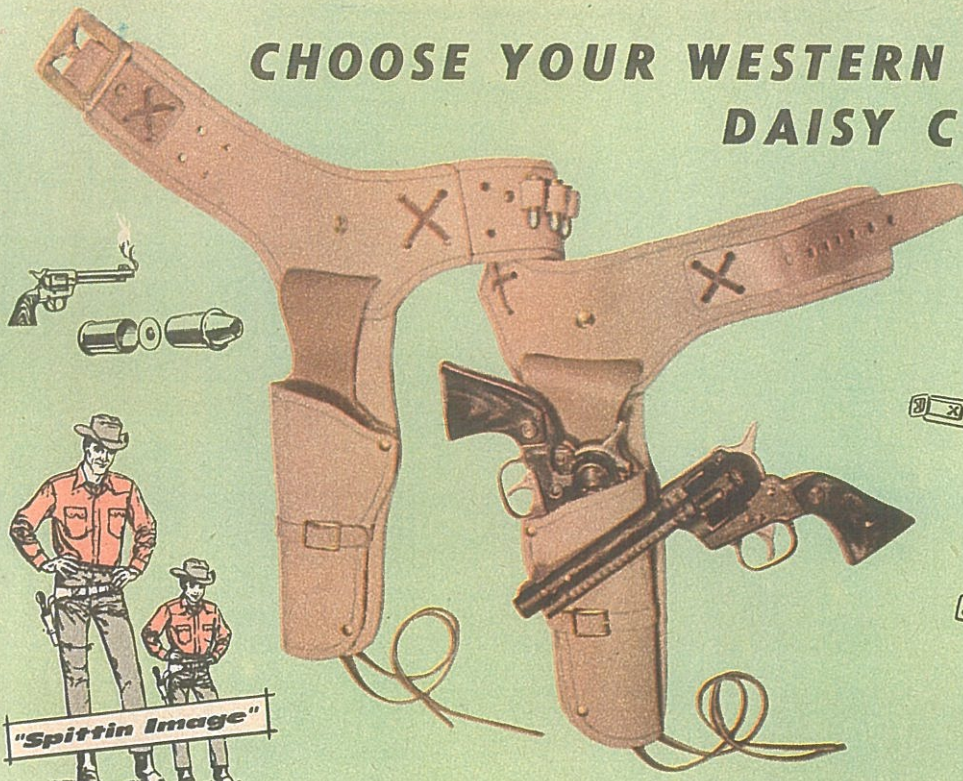

CHOOSE YOUR WESTERN OUTFIT FROM THE DAISY CORRAL, PARDNER!

LARGE DOUBLE HOLSTER fits 25½ inch to 35 inch waist! Genuine top grade leather with "Spittin' Image" styling. Two cartridge type repeating cap guns! Ask for 37BR1 **7.95**

MEDIUM SINGLE HOLSTER fits 20½ inch to 33 inch waist. 50 shot repeating cap gun. Ask for 37BR4 **2.98**

Wear a Daisy Bullseye Holster Outfit

They're the "Spittin Image" of CHEYENNE'S* and other famous TV and movie stars, and are adjustable to fit all waist sizes.

Daisy Bulls-eye SIX-GUNS are the "Spittin' Image" of famous frontier Peacemaker. "The gun that won the West."

*Copyright 1960—Warner Bros. Pictures, Inc.

CHEYENNE* RICOCHET-SOUND SADDLE GUN

Pull the trigger—gun bangs, smokes, whines like a real ricocheting bullet. Durable steel construction. Ages 4 and up.

D—HUBLEY PANTHER PISTOL is a repeater fastened to leather wrist band! Pistol snaps into hand ready to fire at flick of wrist. Chrome finished metal parts. Loads standard roll caps. Ages 5 to 9. Ask for 38BR4 **2.98**