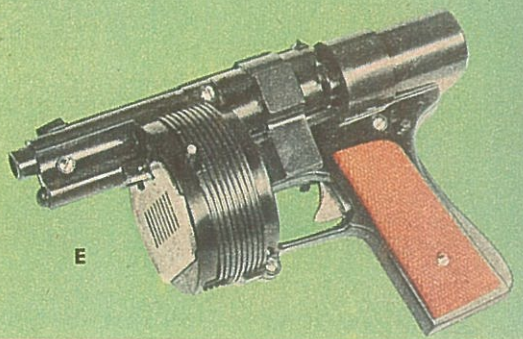

Ask for 37BR6 **4.98**

DOUBLE BARREL CORK SHOTGUN 31 inches long. Shoots corks from both barrels. Break action cocks both barrels. Heavy gauge steel. Ages 3 and up. Ask for 37BR8 **1.98**

AUTOMATIC SMOKER Bangs — smokes. Durable steel construction. Ages 3 and up. Ask for 37BR7 **2.98**

LOOK KIDS! Show Mom how neat you can be

CHEYENNE* RICOCHET-SOUND SADDLE GUN AND HOLSTER OUTFIT WITH LEATHER SADDLE WALL HANGER. Ideal room decoration provides place for guns and holster when not in use. Ages 5 to 11. Ask for 37BR5 **9.95**

*The sheriff's after "Dry-Gulch Dan" —
Ride 'em Cowboy—Get your man!*

A—MATTEL SHOOTIN' SHELL COLT 6-SHOOTER RIFLE loads like a pistol, fires like a rifle or pistol! Quick firing repeater rifle, revolving cylinder, smoking barrel, cartridge ejector. Shoots Shootin' Shells, fires Greenie Stick-M-Caps! Wood grain stock, grip, steel barrel. Extra bullets, noses. Ages 6 to 12. Ask for 38BR1 **4.98**