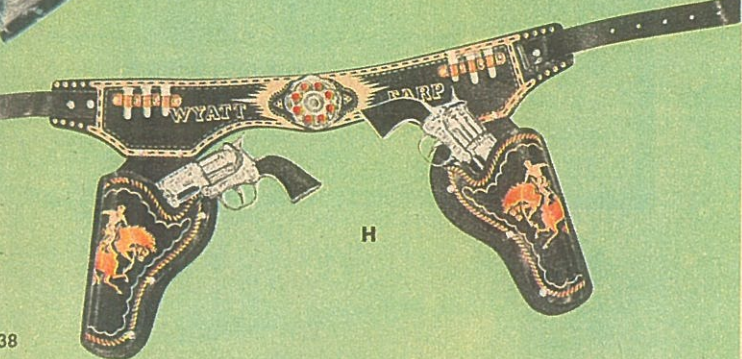

Daisy Bulls-eye SIX-GUNS are the "Spittin' Image" of famous frontier Peacemaker. "The gun that won the West."

*Copyright 1960—Warner Bros. Pictures, Inc.

CHEYENNE* RICOCHET-SOUND SADDLE GUN

Pull the trigger—gun bangs, smokes, whines like a real ricocheting bullet. Durable steel construction. Ages 4 and up.

Ask for 37BR6 **4.98**

DOUBLE BARREL CORK SHOTGUN 31 inches long. Shoots corks from both barrels. Break action cocks both barrels. Heavy gauge steel. Ages 3 and up. Ask for 37BR8 **1.98**

AUTOMATIC SMOKER Bangs — smokes. Durable steel construction. Ages 3 and up. Ask for 37BR7 **2.98**

LOOK KIDS! Show Mom how neat you can be

CHEYENNE* RICOCHET-SOUND SADDLE GUN AND HOLSTER OUTFIT WITH LEATHER SADDLE WALL HANGER. Ideal room decoration provides place for guns and holster when not in use. Ages 5 to 11. Ask for 37BR5 **9.95**

*The sheriff's after "Dry-Gulch Dan" —
Ride 'em Cowboy—Get your man!*

A—MATTEL SHOOTIN' SHELL COLT 6-SHOOTER RIFLE loads like a pistol, fires like a rifle or pistol! Quick firing repeater rifle, revolving cylinder, smoking barrel, cartridge ejector. Shoots Shootin' Shells, fires Greenie Stick-M-Caps! Wood grain stock, grip, steel barrel. Extra bullets, noses. Ages 6 to 12. Ask for 38BR1 **4.98**