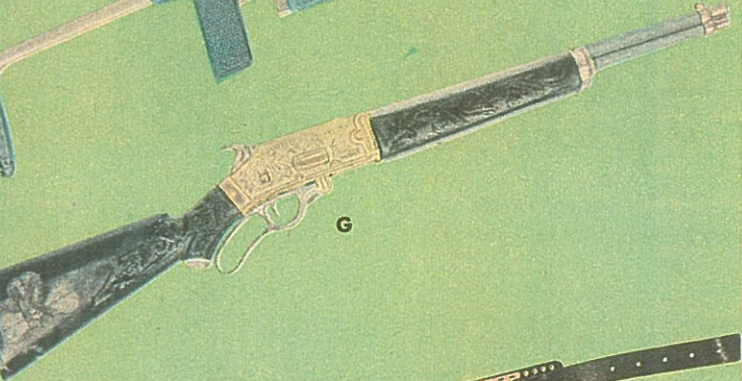

Ask for 37BR6 **4.98**

DOUBLE BARREL CORK SHOTGUN 31 inches long. Shoots corks from both barrels. Break action cocks both barrels. Heavy gauge steel. Ages 3 and up. Ask for 37BR8 **1.98**

AUTOMATIC SMOKER Bangs — smokes. Durable steel construction. Ages 3 and up. Ask for 37BR7 **2.98**

LOOK KIDS! Show Mom how neat you can be

CHEYENNE* RICOCHET-SOUND SADDLE GUN AND HOLSTER OUTFIT WITH LEATHER SADDLE WALL HANGER. Ideal room decoration provides place for guns and holster when not in use. Ages 5 to 11. Ask for 37BR5 **9.95**

*The sheriff's after "Dry-Gulch Dan" —
Ride 'em Cowboy—Get your man!*

A—MATTEL SHOOTIN' SHELL COLT 6-SHOOTER RIFLE loads like a pistol, fires like a rifle or pistol! Quick firing repeater rifle, revolving cylinder, smoking barrel, cartridge ejector. Shoots Shootin' Shells, fires Greenie Stick-M-Caps! Wood grain stock, grip, steel barrel. Extra bullets, noses. Ages 6 to 12. Ask for 38BR1 **4.98**