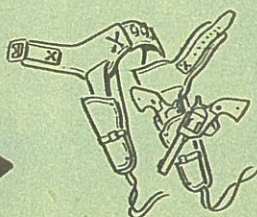

CHOOSE YOUR WESTERN OUTFIT FROM THE DAISY CORRAL, PARDNER!

LARGE DOUBLE HOLSTER fits 25½ inch to 35 inch waist! Genuine top grade leather with "Spittin' Image" styling. Two cartridge type repeating cap guns! Ask for 37BR1 **7.95**