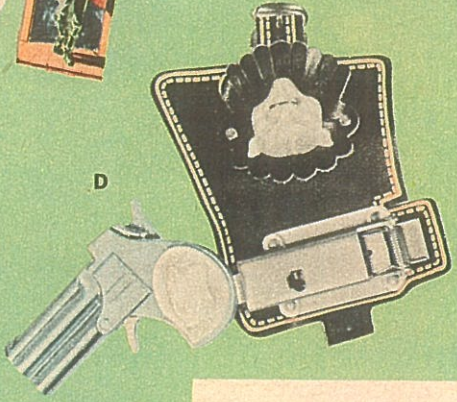

Ask for 37BR6 **4.98**

DOUBLE BARREL CORK SHOTGUN 31 inches long. Shoots corks from both barrels. Break action cocks both barrels. Heavy gauge steel. Ages 3 and up. Ask for 37BR8 **1.98**

AUTOMATIC SMOKER Bangs — smokes. Durable steel construction. Ages 3 and up. Ask for 37BR7 **2.98**

LOOK KIDS! Show Mom how neat you can be

CHEYENNE* RICOCHET-SOUND SADDLE GUN AND HOLSTER OUTFIT WITH LEATHER SADDLE WALL HANGER. Ideal room decoration provides place for guns and holster when not in use. Ages 5 to 11. Ask for 37BR5 **9.95**

*The sheriff's after "Dry-Gulch Dan" —
Ride 'em Cowboy—Get your man!*

A—MATTEL SHOOTIN' SHELL COLT 6-SHOOTER RIFLE loads like a pistol, fires like a rifle or pistol! Quick firing repeater rifle, revolving cylinder, smoking barrel, cartridge ejector. Shoots Shootin' Shells, fires Greenie Stick-M-Caps! Wood grain stock, grip, steel barrel. Extra bullets, noses. Ages 6 to 12. Ask for 38BR1 **4.98**