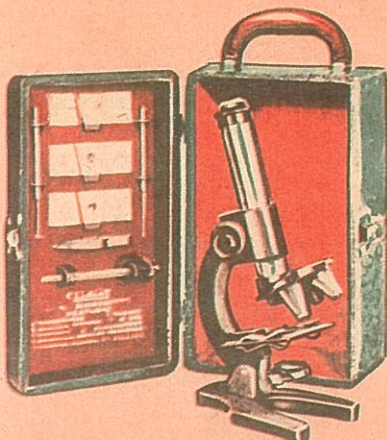

Billy and Ruth's "Career building selections"

GILBERT TOYS

Teaches crafts and science . . .
Safe . . . Educational.

A

A ERECTOR—ELECTRIC ENGINE SET

Build a thrilling airplane ride, windmill, hoist! Set has 325 parts: girders, gears, etc. Electric engine runs forward and reverse, has multiple speed combinations. Instruction book. By Gilbert. Ask for **38BR1**.

14⁹⁵

D MICROSCOPE

Has 4 turrets with magnification of 60, 150, 200 and 325 power. Parfocalizing feature (field of view remains even when turrets are changed!). Turrets have "click-stop" device. Slides. Carrying case. By Gilbert. Ask for **38BR4**.

9⁹⁵

B

B CHEMISTRY SET

Perform 379 thrilling experiments! Has 6 big shelves of chemicals and powders; alcohol lamp, glass stirring rods, funnel, etc. All in big steel chest. Two books on chemistry, one on glass blowing. By Gilbert. Ask for **38BR2**.

9⁹⁵

E TOOL CHEST

For the young carpenter! 19 piece set in compartmented steel tool box includes: screwdriver, combination saw, mallet, awl, chisel, die cast plane, metal tri-square, carpenter's ruler. By Gilbert. Ask for **38BR5**.

5⁹⁵

C

C MICROSCOPE SET IN STEEL CABINET

New 3 turret Parfocalized (field remains in view even when power is changed!) microscope. Area of magnification of 3600, 40,000 and 105,625 power. Has dissecting stand, slides, mixing tray, chemicals. Heavy gauge steel cabinet. By Gilbert. Ask for **38BR3**.

9⁹⁵

F PUZZLE

These puzzles are a cinch when you know how—but watch your friends struggle! Nearly two-dozen twisters in the place-for-everything tray. Booklet provides solutions. By Gilbert. Ask for **38BR6**.

2⁰⁰

D

E

F