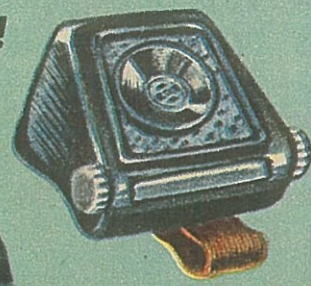

Official **DICK TRACY!**

3⁹⁵

OFFICIAL DICK TRACY WRIST RADIOS

Two electronic two-station wrist radios operate over long distances! Secret code buzzer signal system for Morse Code transmission, telegraph click system, battery operated. Includes battery and wire. By Remco. Ask for **37BR1**.

himself

CONTACT YOUR FRIENDS!

6⁹⁵

ELECTRONIC RADIO STATION

Two microphones transmit voice and telegraph codes over long distances. Individual plug-ins for each activity. Buzzes, clicks, sends remote controlled searchlight signals, radio signal detector. With batteries, automatic decoder, log book, accessories. By Remco. Ask for **37BR2**.

6⁹⁵

IMPROVED TELECOM INTER-PHONE SYSTEM

Pick up and talk! Two regulation-size telephones with bases; patented power supply circuit amplifies buzzer signal system; unbelievable voice reception. Complete with batteries, wire. By Remco. Ask for **37BR3**.

9⁹⁵

MOBILE LOUDSPEAKER AND SIGNAL SYSTEM

Have fun with powerful microphone which transmits booming voice over amplified loudspeaker. Long beam searchlight. 2 foot trailer. Includes 4 batteries, wire. Electronic switches operate loud buzzer signal system. By Remco. Ask for **37BR5**.