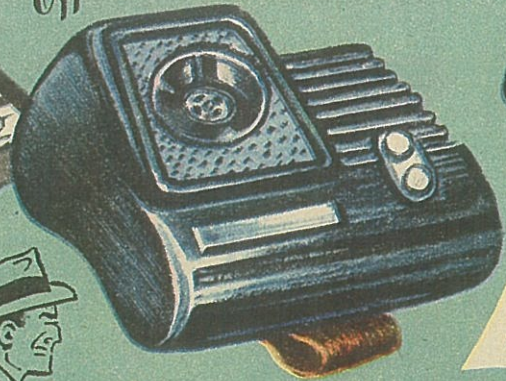

Official **DICK TRACY!**

3⁹⁵

OFFICIAL DICK TRACY WRIST RADIOS

Two electronic two-station wrist radios operate over long distances! Secret code buzzer signal system for Morse Code transmission, telegraph click system, battery operated. Includes battery and wire. By Remco. Ask for **37BR1**.

himself

CONTACT YOUR FRIENDS!

6⁹⁵

ELECTRONIC RADIO STATION

Two microphones transmit voice and telegraph codes over long distances. Individual plug-ins for each activity. Buzzes, clicks, sends remote controlled searchlight signals, radio signal detector. With batteries, automatic decoder, log book, accessories. By Remco. Ask for **37BR2**.

6⁹⁵

IMPROVED TELECOM INTER-PHONE SYSTEM

Pick up and talk! Two regulation-size telephones with bases; patented power supply circuit amplifies buzzer signal system; unbelievable voice reception. Complete with batteries, wire. By Remco. Ask for **37BR3**.

9⁹⁵

MOBILE LOUDSPEAKER AND SIGNAL SYSTEM

Have fun with powerful microphone which transmits booming voice over amplified loudspeaker. Long beam searchlight. 2 foot trailer. Includes 4 batteries, wire. Electronic switches operate loud buzzer signal system. By Remco. Ask for **37BR5**.