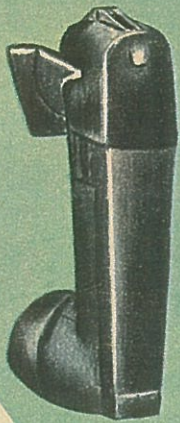

9⁹⁵

MOBILE LOUDSPEAKER AND SIGNAL SYSTEM

Have fun with powerful microphone which transmits booming voice over amplified loudspeaker. Long beam searchlight. 2 foot trailer. Includes 4 batteries, wire. Electronic switches operate loud buzzer signal system. By Remco. Ask for **37BR5**.