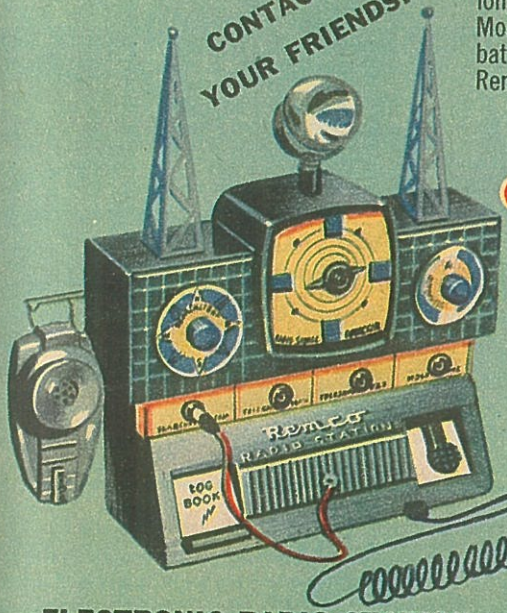

Official **DICK TRACY!**

3⁹⁵

OFFICIAL DICK TRACY WRIST RADIOS

Two electronic two-station wrist radios operate over long distances! Secret code buzzer signal system for Morse Code transmission, telegraph click system, battery operated. Includes battery and wire. By Remco. Ask for **37BR1**.

himself

CONTACT YOUR FRIENDS!

6⁹⁵

ELECTRONIC RADIO STATION

Two microphones transmit voice and telegraph codes over long distances. Individual plug-ins for each activity. Buzzes, clicks, sends remote controlled searchlight signals, radio signal detector. With batteries, automatic decoder, log book, accessories. By Remco. Ask for **37BR2**.

9⁹⁵

MOBILE LOUDSPEAKER AND SIGNAL SYSTEM

Have fun with powerful microphone which transmits booming voice over amplified loudspeaker. Long beam searchlight. 2 foot trailer. Includes 4 batteries, wire. Electronic switches operate loud buzzer signal system. By Remco. Ask for **37BR5**.