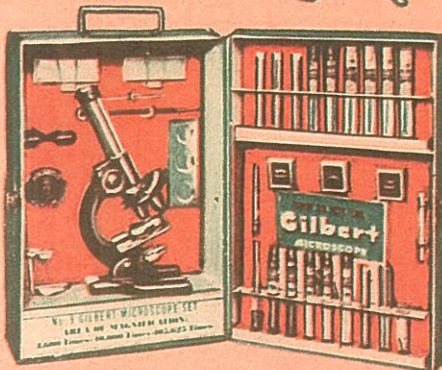

C

C MICROSCOPE SET IN STEEL CABINET

New 3 turret Parfocalized (field remains in view even when power is changed!) microscope. Area of magnification of 3600, 40,000 and 105,625 power. Has dissecting stand, slides, mixing tray, chemicals. Heavy gauge steel cabinet. By Gilbert. Ask for **38BR3**.

9⁹⁵

F PUZZLE

These puzzles are a cinch when you know how—but watch your friends struggle! Nearly two-dozen twisters in the place-for-everything tray. Booklet provides solutions. By Gilbert. Ask for **38BR6**.

2⁰⁰