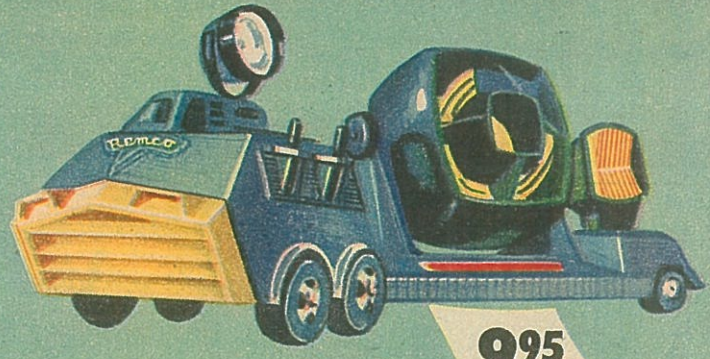

himself

CONTACT YOUR FRIENDS!

6⁹⁵

ELECTRONIC RADIO STATION

Two microphones transmit voice and telegraph codes over long distances. Individual plug-ins for each activity. Buzzes, clicks, sends remote controlled searchlight signals, radio signal detector. With batteries, automatic decoder, log book, accessories. By Remco. Ask for **37BR2**.

6⁹⁵

IMPROVED TELECOM INTER-PHONE SYSTEM

Pick up and talk! Two regulation-size telephones with bases; patented power supply circuit amplifies buzzer signal system; unbelievable voice reception. Complete with batteries, wire. By Remco. Ask for **37BR3**.

9⁹⁵

MOBILE LOUDSPEAKER AND SIGNAL SYSTEM

Have fun with powerful microphone which transmits booming voice over amplified loudspeaker. Long beam searchlight. 2 foot trailer. Includes 4 batteries, wire. Electronic switches operate loud buzzer signal system. By Remco. Ask for **37BR5**.