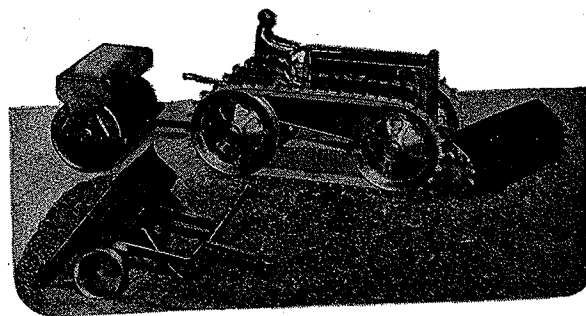

1931 Models of Animate Accessories

J. W. Spear & Sons

On the left of the photograph is the Mouse Ring Game. It is one in a series of colored quoits of composition made and tossed over Mickey Mouse's nose. Mickey Mouse is made of card-board composition, gaily painted. Each set comes in a brightly colored box. Mickey Mouse stands 8 inches high, and the set retails for 50c. Fluffy Wool Pictures, on the right of the photograph, consist of a brightly colored perforated card with numerous strands of various colored threads with beaded tips, which permit easy pulling through the card perforations. In this fashion ten woolly pictures can be made. It comes in two sizes, to retail at $1.00. Other items to be seen in an extensive display will be Rainbow Chess Sets, Table Tennis, Mickey Shouting Game and Stencil Set, and the complete line of Kindergarten and Educational Toys.

Wedding Bells For Annette Schear

Shortly after this issue of PLAYTHINGS have left the press, the wedding bells will ring for one of the most popular charming young ladies in the trade. Her name is Annette Schear, and she is the sister of one of the gentlemen who compose that well known toy-firm Schear and Schrader. Since Schear & Schrader have been in business, Miss Schear has looked after the office and attended to the red and one other important things that need looking after in a rapidly changing import business. Her husband hails from the Pacific Coast, and his name is Sam Ginsburg. We are sure that the many friends Miss Schear has made during her connection with the trade wish the young couple happiness and success.