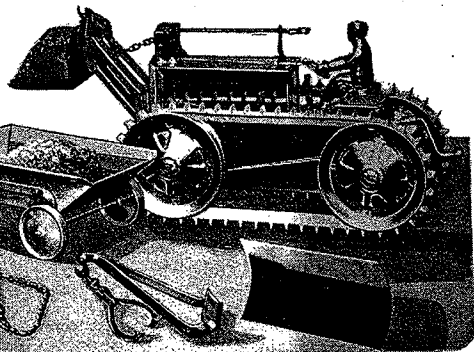

1931 Models of Animate Accessories

J. W. Spear & Sons

On the left of the photograph is the Mouse Ring Game. It is one in a series of colored quoits of composition made and tossed over Mickey Mouse's nose. Mickey Mouse is made of card-board composition, gaily painted. Each set comes in a brightly colored box. Mickey Mouse stands 8 inches high, and the set retails for 50c. Fluffy Wool Pictures, on the right of the photograph, consist of a brightly colored perforated card with numerous strands of various colored threads with beaded tips, which permit easy pulling through the card perforations. In this fashion ten woolly pictures can be made. It comes in two sizes, to retail at $1.00. Other items to be seen in an extensive display will be Rainbow Chess Sets, Table Tennis, Mickey Shouting Game and Stencil Set, and the complete line of Kindergarten and Educational Toys.

Wedding Bells For Annette Schear

Shortly after this issue of PLAYTHINGS have left the press, the wedding bells will ring for one of the most popular charming young ladies in the trade. Her name is Annette Schear, and she is the sister of one of the gentlemen who compose that well known toy-firm Schear and Schrader. Since Schear & Schrader have been in business, Miss Schear has looked after the office and attended to the red and one other important things that need looking after in a rapidly changing import business. Her husband hails from the Pacific Coast, and his name is Sam Ginsburg. We are sure that the many friends Miss Schear has made during her connection with the trade wish the young couple happiness and success.